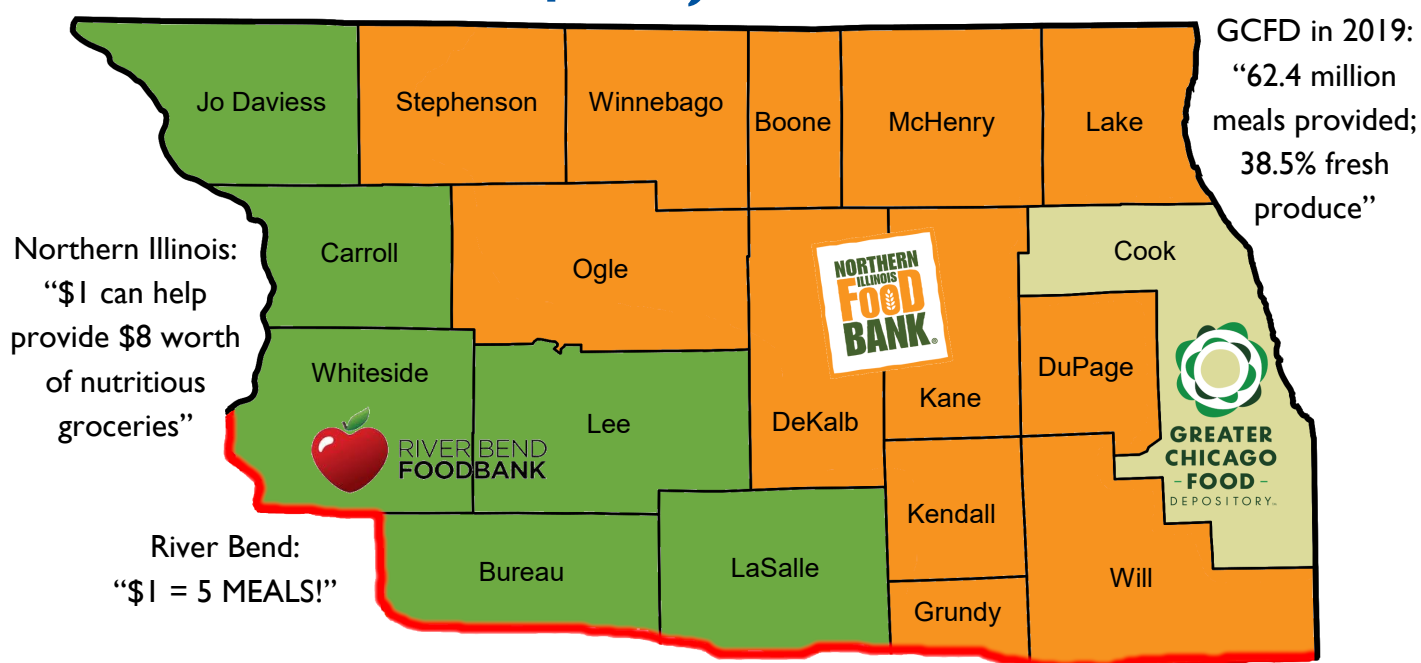

United Methodists Feeding Neighbors

Double your donation to a food bank to help feed thousands!

Jesus replied, "You give them something to eat." - Luke 9:13

The United Methodist Foundation of the Northern Illinois Conference, Inc. will **match \$-for-\$ your donation** to three food banks for a total match of

\$50,000*

During the month of May 2020, the UMFNIC will double your donation to River Bend Food Bank (riverbendfoodbank.org), Northern Illinois Food Bank (solvehungertoday.org), and Greater Chicago Food Depository (chicagosfoodbank.org) up to a total match of \$50,000. To participate, simply visit the food bank's donate page, complete your information, and then in the "Comments" or "Additional Details" box, enter "UMFNIC."